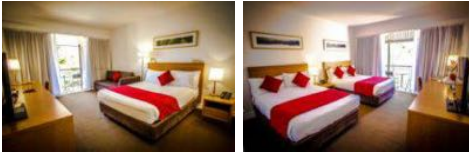

TWIN WATERS RESORT
SUNSHINE COAST

ACCOMMODATION

Novotel Twin Waters Resort

Sunshine Coast

NOVOTEL

HOTELS & RESORTS

TWIN WATERS RESORT
SUNSHINE COAST

ACCOMMODATION FLOOR PLANS

1. RESORT ROOM

235 ROOMS

Standard rooms with either a queen size bed or two doubles or 3 singles. Accommodates up to 3 adults

2. ONE BEDROOM SUITE

110 SUITES

Features a King size bed in the bedroom, corner spa bath with a separate shower in the bathroom, a lounge and dining area and a mini kitchenette.

3. OVERWATER LAGOON SUITE

16 SUITES

Luxury over the water, the Lagoon Suites offer a king size bed, separate lounge and dining area, round spa and bath. Accommodates 3 adults only and great as a small meeting room.